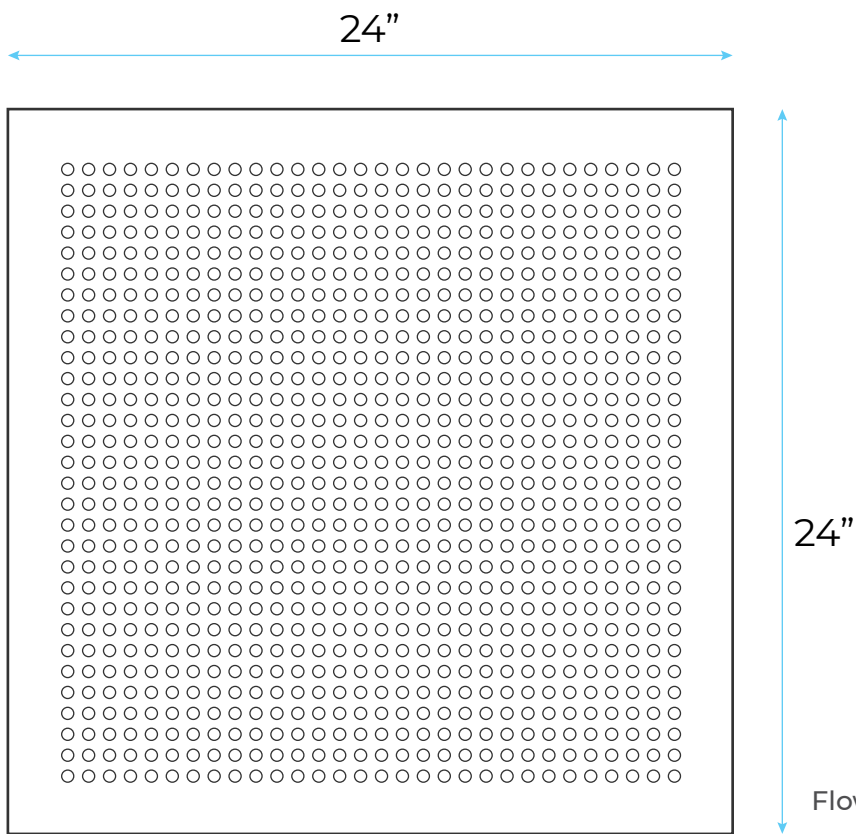

FONTANA RENO DARK OIL RUBBED BRONZE 3 WAY DIGITAL SHOWER SYSTEM SPECS

Specifications

- NUMBER OF FUNCTIONS: 3 FUNCTIONS
- MIXER TYPE: DIGITAL MIXER
- BODY JET SIZE: 2"X 2"
- SURFACE TREATMENT: DARK OIL RUBBED BRONZE
- SHOWER HEAD INSTALLATION TYPE: CEILING MOUNT
- SHOWER HEAD FUNCTION: RAINFALL
- SHOWER HEAD ADDITIONAL FEATURE: WATER POWERED LED LIGHTS.

Shower Head Size:

Hand Shower Size:

The minimum required water pressure is 0.05 MPa (0.5 bar).
Flow rate 2.5 GPM (9.5 LPM).

Mixer Size: