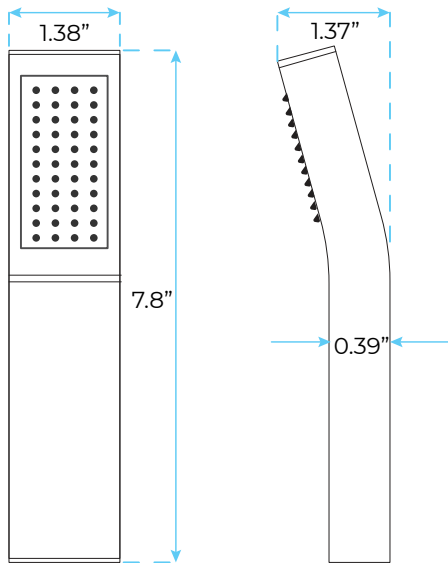

FONTANA RENO DARK OIL RUBBED BRONZE 3 WAY DIGITAL SHOWER SYSTEM SPECS

Specifications

- NUMBER OF FUNCTIONS: 3 FUNCTIONS
- MIXER TYPE: DIGITAL MIXER
- BODY JET SIZE: 2"X 2"
- SURFACE TREATMENT: DARK OIL RUBBED BRONZE
- SHOWER HEAD INSTALLATION TYPE: CEILING MOUNT
- SHOWER HEAD FUNCTION: RAINFALL
- SHOWER HEAD ADDITIONAL FEATURE: WATER POWERED LED LIGHTS.

Shower Head Size:

Hand Shower Size:

The minimum required water pressure is 0.05 MPa (0.5 bar).
Flow rate 2.5 GPM (9.5 LPM).

Mixer Size: